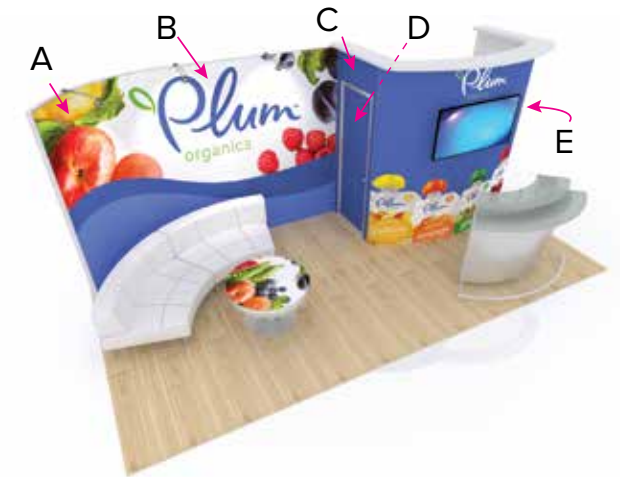

Graphic Template
10 x 20 Inline Exhibit
SEG Graphics, Sintra Graphics

NOTE: All Raster Art (jpg, tiff,psd, png, etc.) must be at least 100 dpi at print size.
Standard kits are often customized. Please check with Customer Service to ensure that this template matches your specific job.

Graphic Template
Charging Coffee Table
Direct Print Graphic

NOTE: All Raster Art (jpg, tiff,psd, png, etc.) must be at least 100 dpi at print size.
Standard kits are often customized. Please check with Customer Service to ensure that this template matches your specific job.