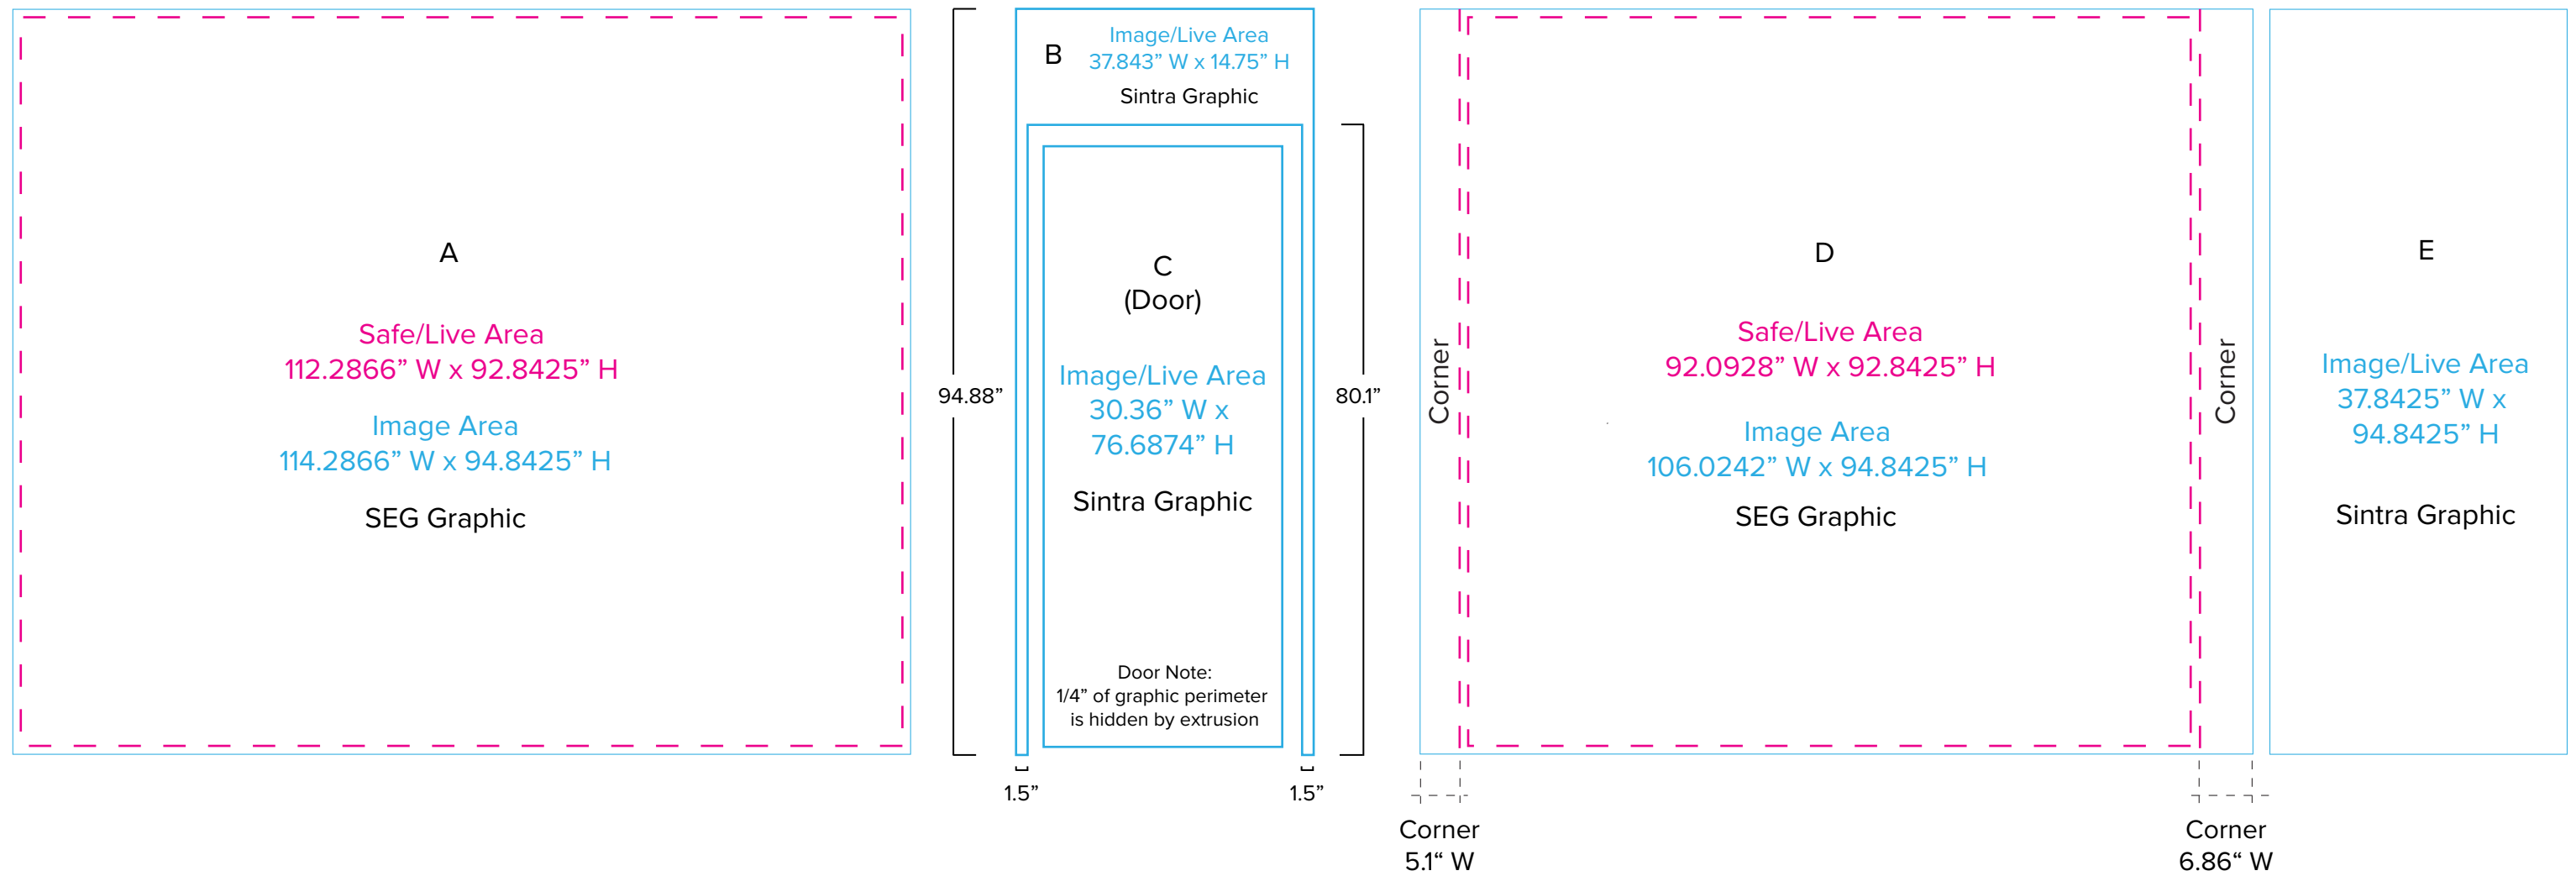

Graphic Template
10 x 20 Inline Exhibit
SEG Graphics, Sintra Graphics

NOTE: All Raster Art (jpg, tiff,psd, png, etc.) must be at least 100 dpi at print size.
Standard kits are often customized. Please check with Customer Service to ensure that this template matches your specific job.

Graphic Template
Charging Coffee Table
Direct Print Graphic

NOTE: All Raster Art (jpg, tiff,psd, png, etc.) must be at least 100 dpi at print size.
Standard kits are often customized. Please check with Customer Service to ensure that this template matches your specific job.