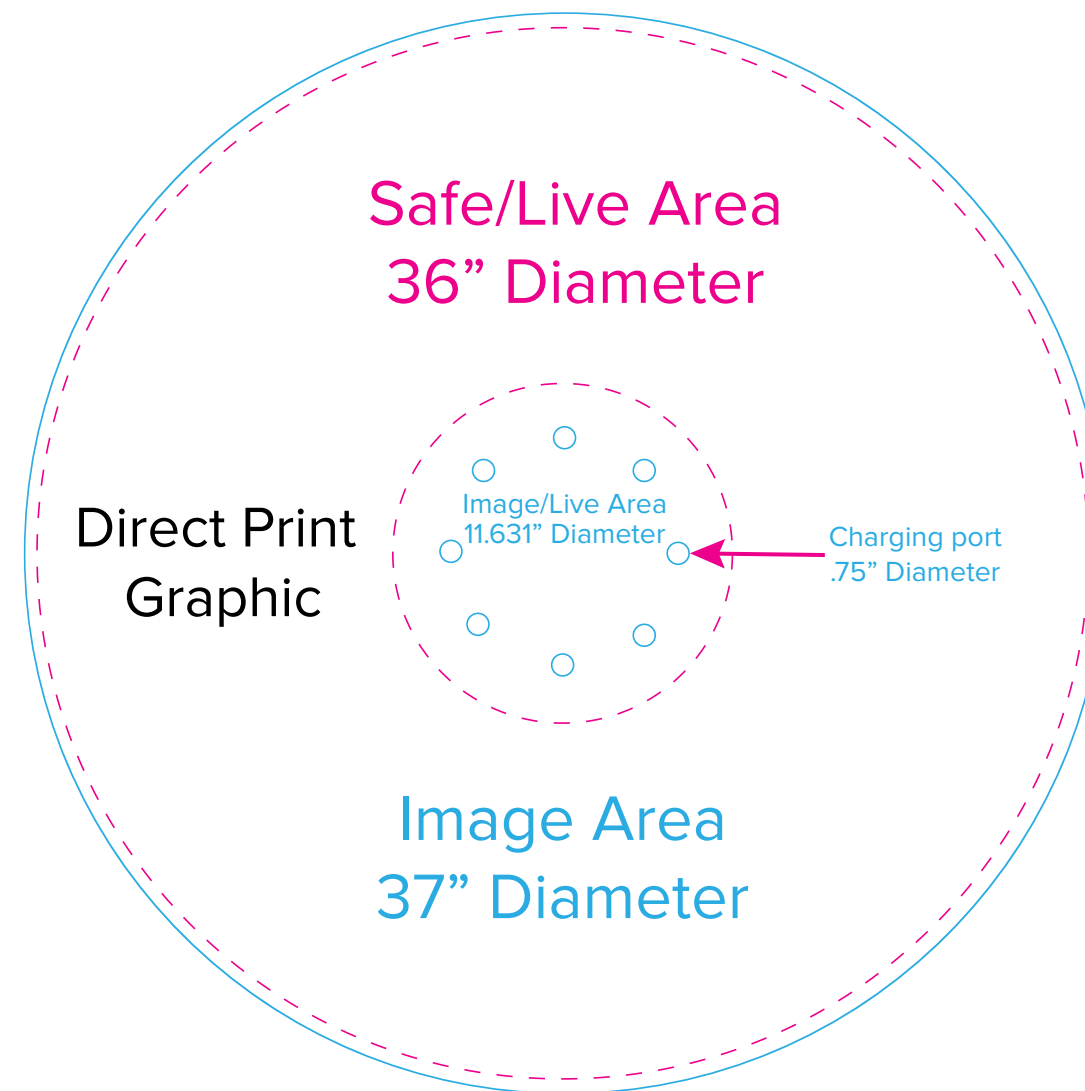

Graphic Template
10 x 20 Inline Exhibit
SEG Graphics, Sintra Graphics

NOTE: All Raster Art (jpg, tiff,psd, png, etc.) must be at least 100 dpi at print size.
Standard kits are often customized. Please check with Customer Service to ensure that this template matches your specific job.

Graphic Template
Charging Coffee Table
Direct Print Graphic

NOTE: All Raster Art (jpg, tiff,psd, png, etc.) must be at least 100 dpi at print size.
Standard kits are often customized. Please check with Customer Service to ensure that this template matches your specific job.